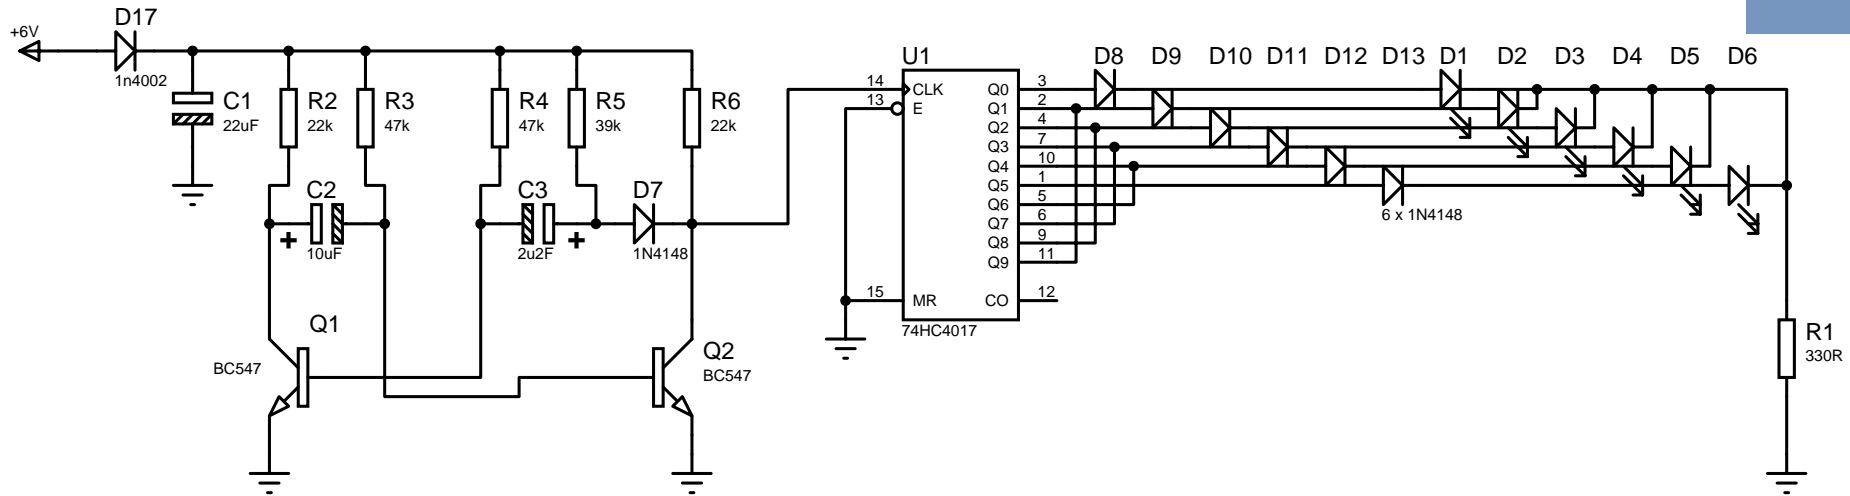

HITT - SCANNER

"Knight Rider"

www.the-foundation.be
info@the-foundation.be
Drawn by : CRD